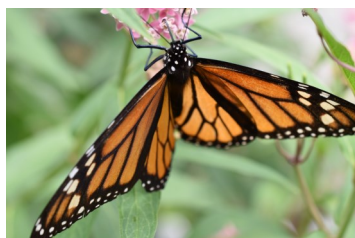

Build-A-Flat $ _____

Rain Garden Kit $ _____

Container Garden $ _____

7.25% Sales Tax $ _____

Total Amount Due $ _____

48 plants per flat for $60 plus tax

Build-A-Flat

Mix and Match 12 4-packs

Native Plants for CRP

Aromatic Aster
Brown Fox Sedge
Butterfly Weed
Calico Aster
Cardinal Flower
Clustered Mountain Mint

Common Blue Wood Aster
Common Boneset
Common Milkweed
Joe Pye Weed
Lance-leaf Coreopsis
Old Field Goldenrod

Purple Coneflower
Showy Goldenrod
Smooth Blue Aster
Swamp Milkweed
Turtlehead
Wild Bergamot