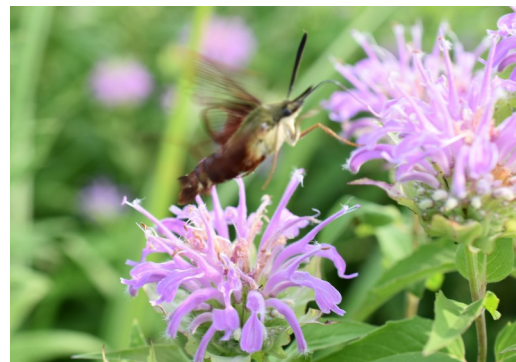

2024 Native Plant Sale Order Form

Order Deadline June 12, Pick-up June 10-14. Limited Quantity.

Name: _____

Address: _____

City:	State	ZIP
Daytime Phone #:	Cell Phone #:	

E-mail: _____